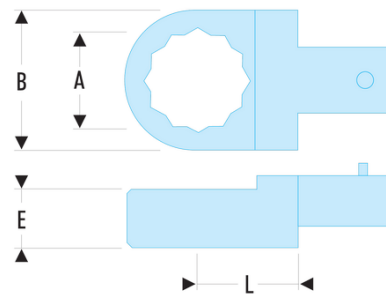

**13.21** Embouts polygonaux - attachement 14 x 18 mm

A [mm]: 21

d [mm]: 33,0

E [mm]: 12

E maxi [mm]: 14,9

l [mm]: 27

L [mm]: 25

[g]: 133