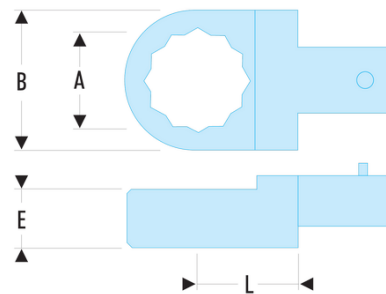

13.24 Embouts polygonaux - attachement 14 x 18 mm

A [mm]: 24

d [mm]: 38,0

E [mm]: 14

E maxi [mm]: 14,9

l [mm]: 27

L [mm]: 25

[g]: 143