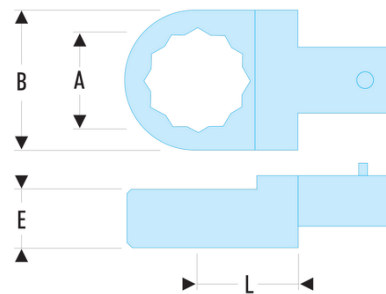

**13.30 Embouts polygonaux - attachement 14 x 18 mm**

A [mm]: 30

d [mm]: 45,0

E [mm]: 18

E maxi [mm]: 17,4

l [mm]: 27

L [mm]: 31

[g]: 223