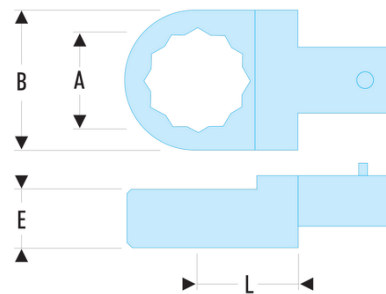

13.34 Embouts polygonaux - attachement 14 x 18 mm

A [mm]: 34

d [mm]: 51,0

E [mm]: 11

E maxi [mm]: 18,9

l [mm]: 27

L [mm]: 31

[g]: 212