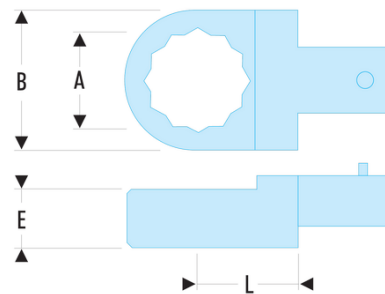

13.36 Embouts polygonaux - attachement 14 x 18 mm

A [mm]: 36

d [mm]: 53,0

E [mm]: 19

E maxi [mm]: 18,9

l [mm]: 27

L [mm]: 31

[g]: 193