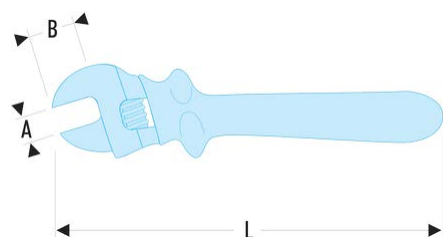

**113.10TAVSE 113.AVSE - VSE series 1,000 Volt insulated adjustable wrenches****Description:**

- Models with finger stop.
- Worm: left-hand rotation.
- Insulation with "safety" colour coding.
- Finish: burnished.

---

**A [mm]:** 30

---

**B [mm]:** 29

---

**L [mm]:** 260

---

**[g]:** 655