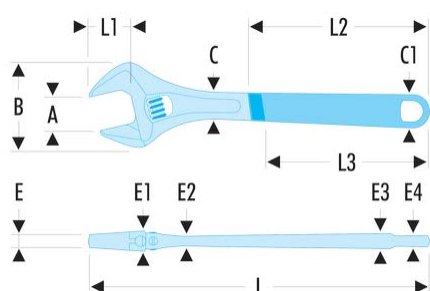

**113A.12CG 113A.CG - Chromed sheath adjustable wrenches****Description:**

- Good access to the button = easy setting.
- Non-protruding moving jaw at maximum capacity.
- Pre-adjustment of jaw opening thanks to millimetric gradation.
- Right-hand button rotation.
- Range from 4" to 12".
- Presentation: sheathed chromed body and polished head faces.

<b>A [mm]:</b>	34
<b>B [mm]:</b>	80,0
<b>C x C1 [mm]:</b>	25,0 x 39,5
<b>C1 [mm]:</b>	39,5
<b>E [mm]:</b>	10,1
<b>E1 [mm]:</b>	18,0
<b>E2 [mm]:</b>	10,2
<b>E3 [mm]:</b>	19,5
<b>E4 [mm]:</b>	14,0
<b>L [mm]:</b>	310
<b>L1 [mm]:</b>	34
<b>L2 [mm]:</b>	189,5
<b>L3 [mm]:</b>	169,5
<b>[g]:</b>	740