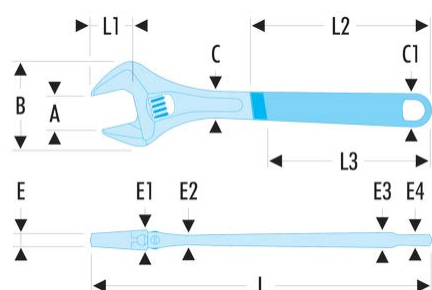

113A.4CG 113A.CG - Chromed sheath adjustable wrenches**Description:**

- Good access to the button = easy setting.
- Non-protruding moving jaw at maximum capacity.
- Pre-adjustment of jaw opening thanks to millimetric gradation.
- Right-hand button rotation.
- Range from 4" to 12".
- Presentation: sheathed chromed body and polished head faces.

A [mm]:	13
B [mm]:	34,0
C x C1 [mm]:	11,0 x 18,5
C1 [mm]:	18,5
E [mm]:	4,5
E1 [mm]:	9,5
E2 [mm]:	5,0
E3 [mm]:	9,5
E4 [mm]:	6,0
L [mm]:	116
L1 [mm]:	13
L2 [mm]:	65,5
L3 [mm]:	65,0
[g]:	75