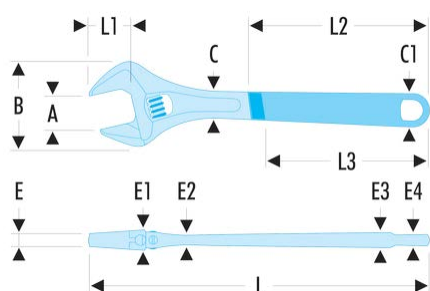

113A.6CG 113A.CG - Chromed sheath adjustable wrenches**Description:**

- Good access to the button = easy setting.
- Non-protruding moving jaw at maximum capacity.
- Pre-adjustment of jaw opening thanks to millimetric gradation.
- Right-hand button rotation.
- Range from 4" to 12".
- Presentation: sheathed chromed body and polished head faces.

A [mm]:	20
B [mm]:	45,0
C x C1 [mm]:	14,8 x 24,0
C1 [mm]:	24,0
E [mm]:	5,0
E1 [mm]:	11,8
E2 [mm]:	6,0
E3 [mm]:	12,0
E4 [mm]:	8,0
L [mm]:	159
L1 [mm]:	19
L2 [mm]:	90,5
L3 [mm]:	80,0
[g]:	140