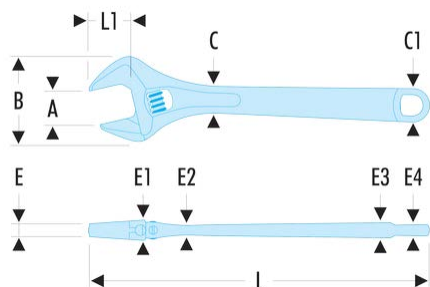

**113A.6C 113A.C - Chromed adjustable wrenches****Description:**

- Good access to the button = easy setting.
- Non-protruding moving jaw at maximum capacity.
- Pre-adjustment of jaw opening thanks to millimetric gradation.
- Right-hand button rotation.
- Range from 4" to 24".
- Presentation: chromed body and polished head faces.

A [mm]:	20
B [mm]:	45,0
C x C1 [mm]:	14,8 x 18,5
C1 [mm]:	18,5
E [mm]:	5,0
E1 [mm]:	11,8
E2 [mm]:	6,0
E3 [mm]:	8,3
E4 [mm]:	5,8
L [mm]:	155
L1 [mm]:	19
[g]:	125