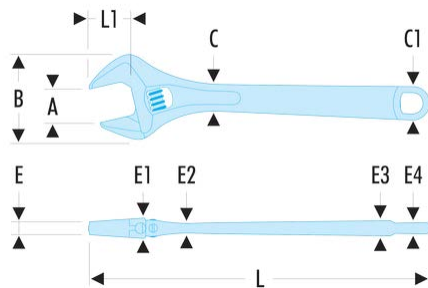

**113A.6T 113A.T - Phosphated adjustable wrenches****Description:**

- Good access to the button = easy setting.
- Non-protruding moving jaw at maximum capacity.
- Pre-adjustment of jaw opening thanks to millimetric gradation.
- Left-hand button rotation.
- Range from 4" to 24".
- Presentation: phosphated body and "fine ground" head faces.

|                     |             |
|---------------------|-------------|
| <b>A [mm]:</b>      | 20          |
| <b>B [mm]:</b>      | 45          |
| <b>C x C1 [mm]:</b> | 14,8 x 18,5 |
| <b>C1 [mm]:</b>     | 18,5        |
| <b>E [mm]:</b>      | 5,0         |
| <b>E1 [mm]:</b>     | 11,8        |
| <b>E2 [mm]:</b>     | 6,0         |
| <b>E3 [mm]:</b>     | 8,3         |
| <b>E4 [mm]:</b>     | 5,8         |
| <b>L [mm]:</b>      | 155         |
| <b>L1 [mm]:</b>     | 19          |
| <b>[g]:</b>         | 125         |