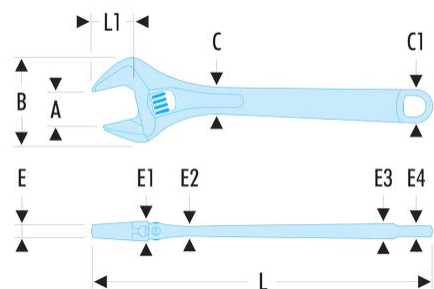

113C.24C 113A.C - Chromed adjustable wrenches**Description:**

- Good access to the button = easy setting.
- Non-protruding moving jaw at maximum capacity.
- Pre-adjustment of jaw opening thanks to millimetric gradation.
- Right-hand button rotation.
- Range from 4" to 24".
- Presentation: chromed body and polished head faces.

A [mm]:	62
B [mm]:	132,0
C x C1 [mm]:	42,0 x 38,0
C1 [mm]:	38
E [mm]:	17,0
E1 [mm]:	31,0
E2 [mm]:	17,0
E3 [mm]:	15,0
E4 [mm]:	15,0
L [mm]:	612
L1 [mm]:	61
[g]:	3495