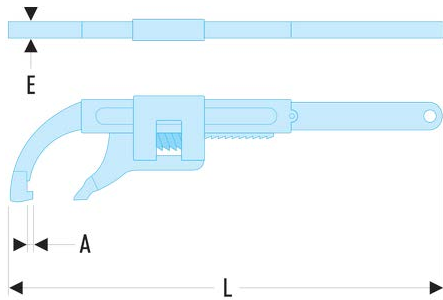

115A.50 115A - Monkey wrench

Description:

- Capacity: 10 to 200 mm.
- Presentation: satin chrome finish.