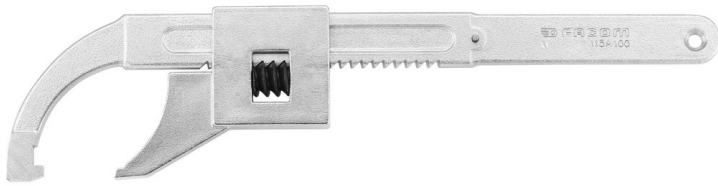

115A.50 115A - Monkey wrench

Description:

- Capacity: 10 to 200 mm.
- Presentation: satin chrome finish.