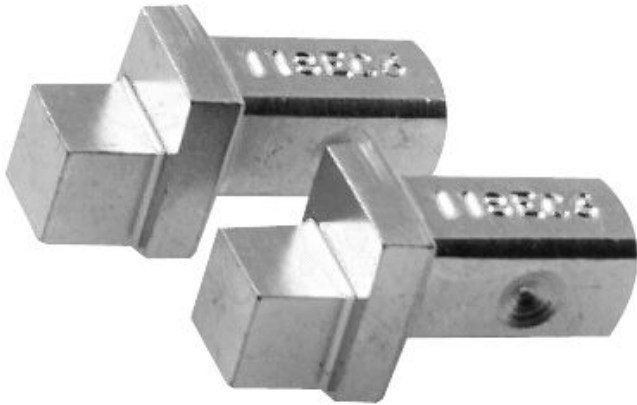

118.EC8 118.EC - Sets of 2 spare hooks for 118A wrenches**Description:**

- Double-ended square pins for slotted nuts on face.

A [mm]:	8
---------	---

[g]:	20
------	----