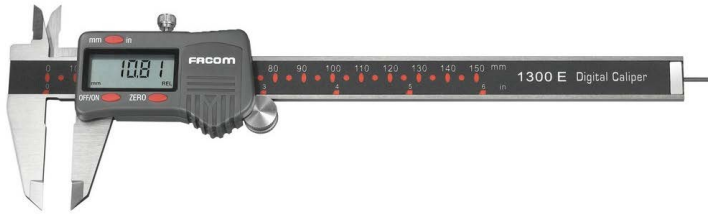

## 1300E Workshop digital display caliper 150 mm - 1/100th

### Description:

- Pocket-size caliper to be used in the workshop.
- Accuracy: 1/100th - 0.01 mm.
- Digital display for easy reading (resolution 0.01mm).
- Measurements: mm / inch. Inside / outside / depth measurement.
- Protection rating IP 20.
- Supplied with CR2032 battery.

---

L [mm]: 235

---

Capacity [mm]: 150

---

[g]: 305

---