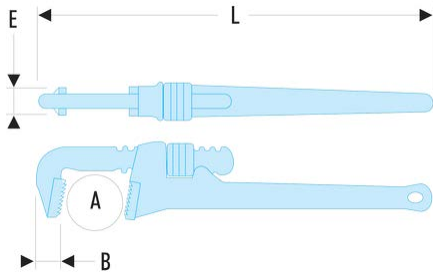

133A.36 133A - Light alloy 90° offset American model pipe wrenches**Description:**

- Capacity: 0 to 140 mm; 0 to 5".
- Performance equivalent to model 134A.

A maxi [in]:	5
A maxi [mm]:	140
B [mm]:	44
C [mm]:	32,0
E [mm]:	32,0
L ["]:	36
L [mm]:	900
[kg]:	5,180