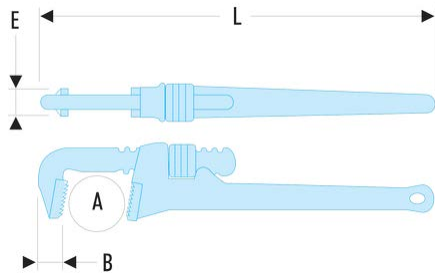

**134A.24** 134A - Cast-iron American model pipe wrenches**Description:**

- Capacity: 0 to 140 mm; 0 to 5".
- Cast iron body.
- Interchangeable fixed jaw hardened to 55 HRc.
- Forged steel mobile jaw.

<b>A maxi [in]:</b>	3 1/2
<b>A maxi [mm]:</b>	102
<b>B [mm]:</b>	35
<b>C [mm]:</b>	29,5
<b>E [mm]:</b>	29,5
<b>L ["]:</b>	24
<b>L [mm]:</b>	610
<b>[kg]:</b>	4,000