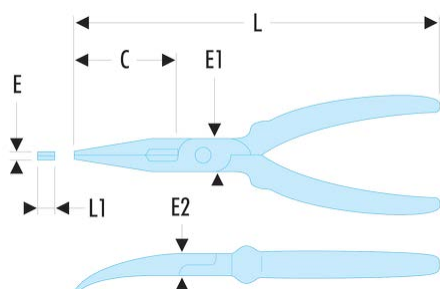

**183.20CPEF** Half-round long snipe-nose pliers - FLUO**Description:**

- Fluorescent tool, detectable by ultraviolet light. Detectable in dark and dimly lit areas for 3 meters.
- Narrow, finely serrated tips, 40° angled nose.
- Side cutter for copper and hard steel wire (max. 160 kg/mm<sup>2</sup>).
- Ergonomic grips resistant to chemical agents.
- Removable return spring.
- Finish: chromed.

<b>C [mm]:</b>	69
----------------	----

<b>d [mm]:</b>	69
----------------	----

<b>d3 [mm]:</b>	185
-----------------	-----

<b>E [mm]:</b>	3
----------------	---

<b>E1 [mm]:</b>	18
-----------------	----

<b>E2 [mm]:</b>	9
-----------------	---

<b>L [mm]:</b>	200
----------------	-----

<b>L1 [mm]:</b>	2,5
-----------------	-----

<b>L2 [mm]:</b>	2,5
-----------------	-----

<b>[g]:</b>	185
-------------	-----