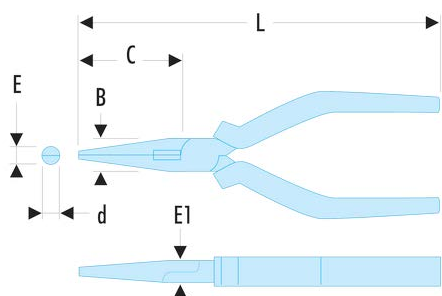

**185.20CPEF** Long half-round nose pliers - FLUO**Description:**

- Fluorescent tool, detectable by ultraviolet light. Detectable in dark and dimly lit areas for 3 meters.
- Narrow, finely serrated tips with a pipe-grip.
- Side cutter for copper and hard steel wire (max. 160 kg/mm<sup>2</sup>).
- 185: straight nose.
- 195: 40° angled nose.
- Ergonomic grips resistant to chemical agents.
- Removable return spring.
- Finish: chromed.

---

**B [mm]:** 18
 

---

**C [mm]:** 75
 

---

**d [mm]:** 75
 

---

**d1 [mm]:** 2,9
 

---

**d3 [mm]:** 192
 

---

**E [mm]:** 3,6
 

---

**E1 [mm]:** 9
 

---

**L [mm]:** 200
 