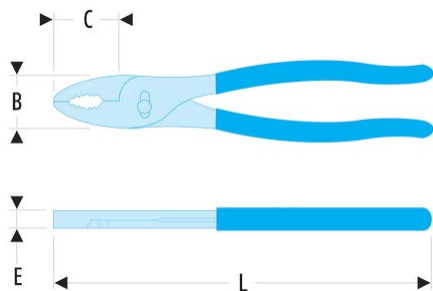

186.7CPG 186 - Motorists pliers**Description:**

- 2-position adjustable slip-joint.
- Slim nose for accessibility.
- Finish: chrome finish, red PVC grips.

B [mm]: 29

C [mm]: 31

E [mm]: 9,0

E1 [mm]: 6,5

L [mm]: 166

[g]: 170
