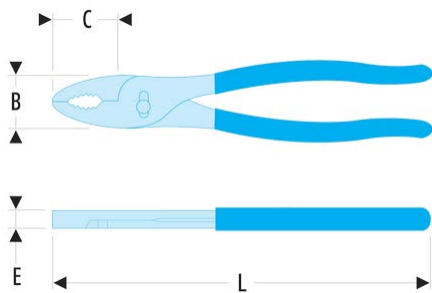

**186.8CPG 186 - Motorists pliers****Description:**

- 2-position adjustable slip-joint.
- Slim nose for accessibility.
- Finish: chrome finish, red PVC grips.

---

**B [mm]:** 31
 

---

**C [mm]:** 35
 

---

**E [mm]:** 10,5
 

---

**E1 [mm]:** 7,5
 

---

**L [mm]:** 204
 

---

**[g]:** 270
 

---