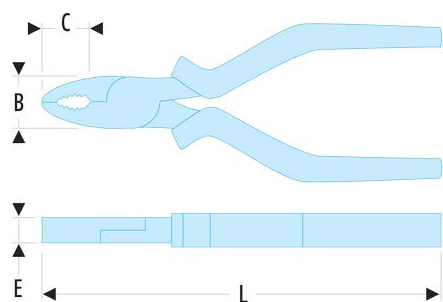

187.16CPEF 187.CPE - Combination pliers - FLUO**Description:**

- Fluorescent tool, detectable by ultraviolet light. Detectable in dark and dimly lit areas for 3 meters.
- Cutting edges designed to cut all types of wire: piano wire, soft wires and modern materials (Fe 200 kg/mm²).
- Long lever arm, offset pivot for minimum cutting effort.
- High durability Chrome-Molybdenum-Vanadium steel, very hard cutting edges 61/63 HRC.
- Ergonomic grips resistant to chemical agents.
- Removable return spring.
- Finish: chromed.

B [mm]:	21
----------------	----

C [mm]:	34
----------------	----

d [mm]:	34
----------------	----

d3 [mm]:	195
-----------------	-----

E [mm]:	9,5
----------------	-----

L [mm]:	165
----------------	-----