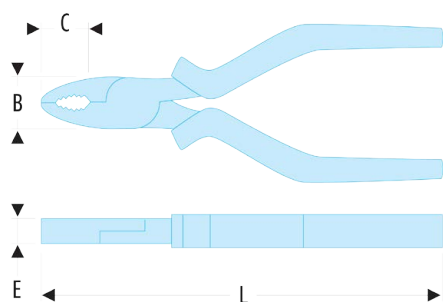

187.18CPEF 187.CPE - Combination pliers - FLUO**Description:**

- Fluorescent tool, detectable by ultraviolet light. Detectable in dark and dimly lit areas for 3 meters.
- Cutting edges designed to cut all types of wire: piano wire, soft wires and modern materials (Fe 200 kg/mm²).
- Long lever arm, offset pivot for minimum cutting effort.
- High durability Chrome-Molybdenum-Vanadium steel, very hard cutting edges 61/63 HRC.
- Ergonomic grips resistant to chemical agents.
- Removable return spring.
- Finish: chromed.

B [mm]:	23
----------------	----

d [mm]:	36
----------------	----

d3 [mm]:	225
-----------------	-----

E [mm]:	10,0
----------------	------

L [mm]:	185
----------------	-----