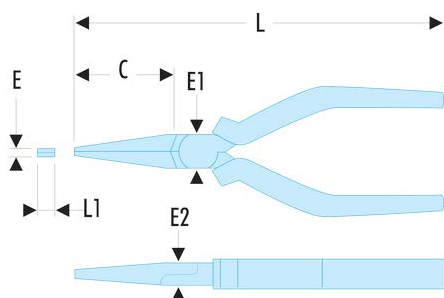

188.16CPE 188 - Flat nose pliers**Description:**

- Serrated nose for a firm grip.
- 188.E: snipe nose version for confined spaces.
- Ergonomic grips resistant to chemical agents.
- Removable return spring.
- Finish: chromed.

Qtys:	1
C [mm]:	46
E [mm]:	4,0
E1 [mm]:	18
E2 [mm]:	9
I x H [mm]:	6,5 x 4,0
L [mm]:	168
L1 [mm]:	6,5
[g]:	140