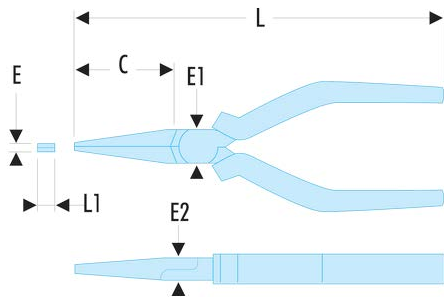

188.20CPE 188 - Flat nose pliers**Description:**

- Serrated nose for a firm grip.
- 188.E: snipe nose version for confined spaces.
- Ergonomic grips resistant to chemical agents.
- Removable return spring.
- Finish: chromed.

Qtys:	1
C [mm]:	75
E [mm]:	4,0
E1 [mm]:	18
E2 [mm]:	9
I x H [mm]:	6,5 x 4,0
L [mm]:	200
L1 [mm]:	6,5
[g]:	200