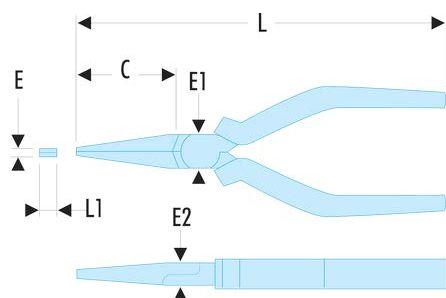

**188E.16CPE 188 - Flat nose pliers****Description:**

- Serrated nose for a firm grip.
- 188.E: snipe nose version for confined spaces.
- Ergonomic grips resistant to chemical agents.
- Removable return spring.
- Finish: chromed.

---

**C [mm]:** 46
 

---

**E [mm]:** 2,5
 

---

**E1 [mm]:** 18
 

---

**E2 [mm]:** 9
 

---

**I x H [mm]:** 3,5 x 2,5
 

---

**L [mm]:** 168
 

---

**L1 [mm]:** 3,5
 

---

**[g]:** 130
 