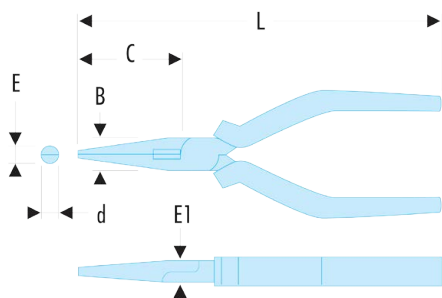

193.16CPEF Short half-round nose pliers - FLUO**Description:**

- Fluorescent tool, detectable by ultraviolet light. Detectable in dark and dimly lit areas for 3 meters.
- Narrow, finely serrated tips.
- Side cutter for copper and hard steel wire (max. 160 kg/mm²).
- Ergonomic grips resistant to chemical agents.
- Removable return spring.
- Finish: chromed.

B [mm]:	17
----------------	----

d [mm]:	50
----------------	----

d1 [mm]:	2,5
-----------------	-----

d3 [mm]:	177
-----------------	-----

E [mm]:	3
----------------	---

E1 [mm]:	9
-----------------	---

L [mm]:	160
----------------	-----