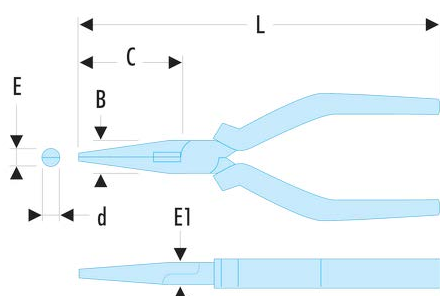

**193.16CPE Short half-round nose pliers****Description:**

- Narrow, finely serrated tips.
- Side cutter for copper and hard steel wire (max. 160 kg/mm<sup>2</sup>).
- Ergonomic grips resistant to chemical agents.
- Removable return spring.
- Finish: chromed.

Qtys:	1
B [mm]:	17
C [mm]:	50
d [mm]:	2,5
E [mm]:	3
E1 [mm]:	9
I x H [mm]:	2,5 x 3,0
L [mm]:	160
[g]:	177