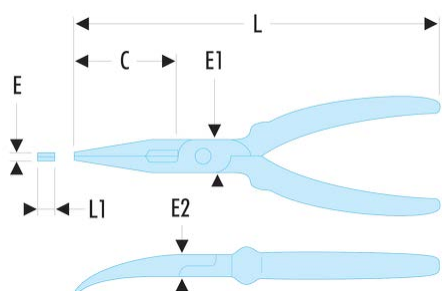

**195.16CPEF Short half-round nose pliers - FLUO****Description:**

- Fluorescent tool, detectable by ultraviolet light. Detectable in dark and dimly lit areas for 3 meters.
- Narrow, finely serrated tips, 40° angled nose.
- Side cutter for copper and hard steel wire (max. 160 kg/mm<sup>2</sup>).
- Ergonomic grips resistant to chemical agents.
- Removable return spring.
- Finish: chromed.

<b>B [mm]:</b>	17
----------------	----

<b>C [mm]:</b>	50
----------------	----

<b>d [mm]:</b>	50
----------------	----

<b>d1 [mm]:</b>	2,5
-----------------	-----

<b>d3 [mm]:</b>	177
-----------------	-----

<b>E [mm]:</b>	3
----------------	---

<b>E1 [mm]:</b>	9
-----------------	---

<b>L [mm]:</b>	160
----------------	-----

<b>[g]:</b>	177
-------------	-----