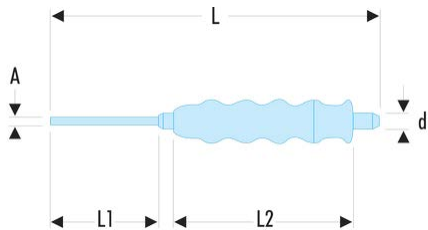

247.G8 247G - Sheathed nail sets

Description:

- Head hardened to 36 - 44 HRc.
- Tip hardened to 52 - 60 HRc.