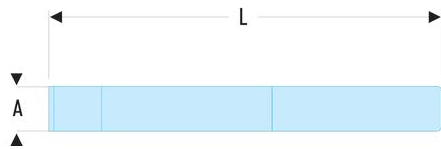

259SLS Slim-profile chisels - SLS

Description:

- Tool equipped with a FACOM SLS attachment solution, preventing any risk of accidental falls.
- The crimped "rotating" cable solution, selected and tested by FACOM, maintains user ergonomics.
- Slim profile chisel.
- Chrome vanadium forged steel, treated 57 HRc on edge and 40 HRc on impact head.
- Blade width: 26 mm.

A [mm]: 26

L [mm]: 235

[kg]: 0,265