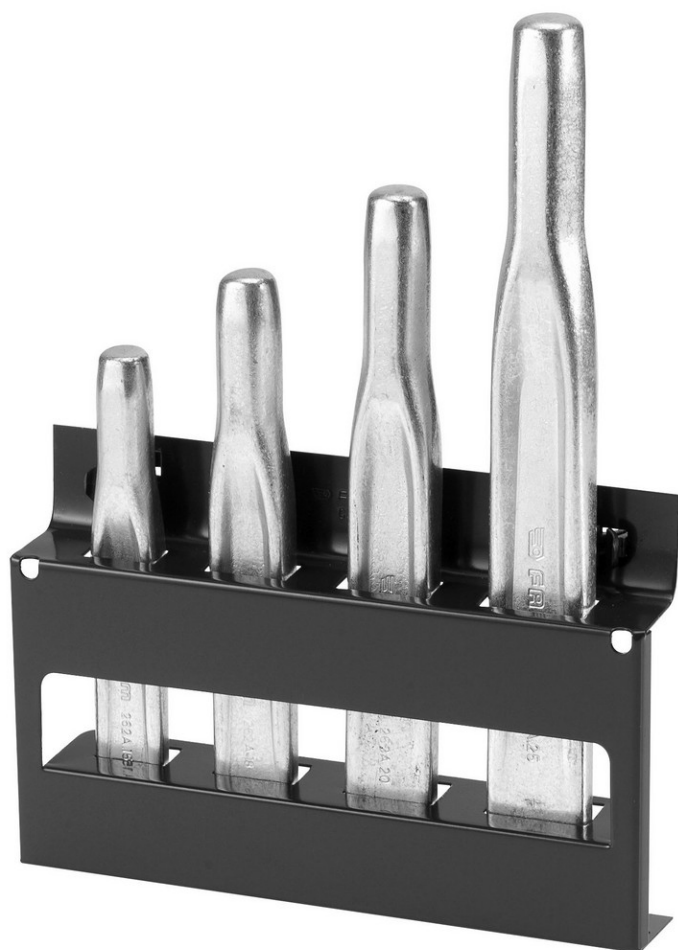

Sku

Impact tools

Hammers - impact tools

**262A.JS4** Set of ribbed chisels on holder

---

<b>Content set:</b>	262A.15-18-20-25
---------------------	------------------

---

<b>Dimension [mm]:</b>	180 x 30 x 250
------------------------	----------------

---

<b>[g]:</b>	1.44
-------------	------

---

<b>[kg]:</b>	1,440
--------------	-------

---