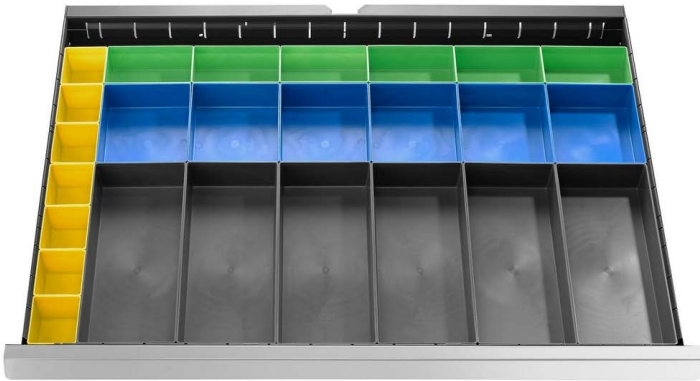

2930.B2 Set of 25 plastic trays**Description:**

- Different coloured plastic modular trays.
- Kit of 25 trays (7 yellow, 6 green, 6 blue, 6 grey).
- Yellow 64 x 74 x 51 mm – green 128 x 74 x 51 mm – blue 148 x 128 x 51 mm- grey 296 x 128 x 51 mm.