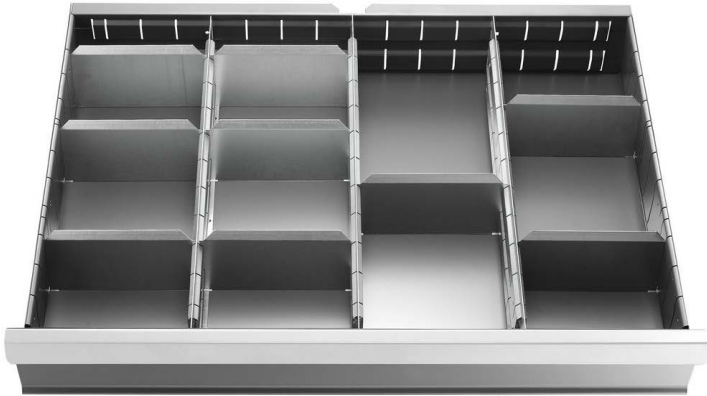

2930.C3 Set of 8 partitions for drawers 125 mm wall**Description:**

- Partitioning system in galvanised metal sheet.
- 2 separations.
- 4 partitions 200 mm high.
- 2 partitions 400 mm high.