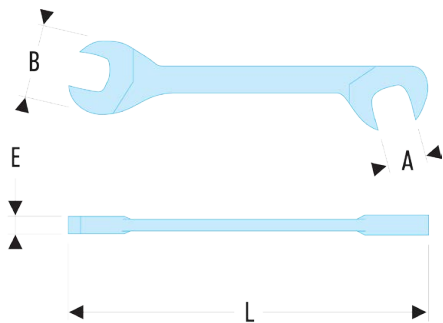

34.1/2F 34 - Inch 15° and 75° hinged "midget" open end wrenches - FLUO**Description:**

- Fluorescent tool, detectable by ultraviolet light. Detectable in dark and dimly lit areas for 3 meters.
- "Midget" open end wrenches: short shank and slim heads for manoeuvrability in confined spaces.
- Heads hinged at 15° and 75° allow to intervene on nuts inaccessible with a standard wrench.
- Dimensions in inches: from 3/16" to 11/16".
- Presentation: satin chrome finish.

A ["]:	1/2
--------	-----

B [mm]:	27
---------	----

E [mm]:	3,5
---------	-----

L [mm]:	120
---------	-----

[g]:	35
------	----