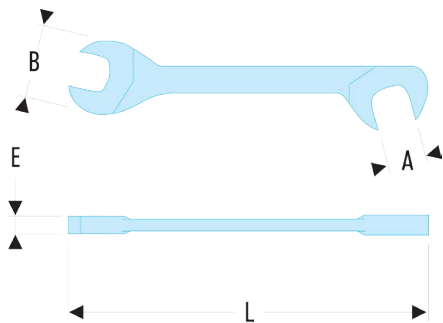

**34.1/4F 34 - Inch 15° and 75° hinged "midget" open end wrenches - FLUO****Description:**

- Fluorescent tool, detectable by ultraviolet light. Detectable in dark and dimly lit areas for 3 meters.
- "Midget" open end wrenches: short shank and slim heads for manoeuvrability in confined spaces.
- Heads hinged at 15° and 75° allow to intervene on nuts inaccessible with a standard wrench.
- Dimensions in inches: from 3/16" to 11/16".
- Presentation: satin chrome finish.

|         |     |
|---------|-----|
| A ["]:  | 1/4 |
| B [mm]: | 15  |
| E [mm]: | 2,7 |
| L [mm]: | 80  |
| [g]:    | 15  |