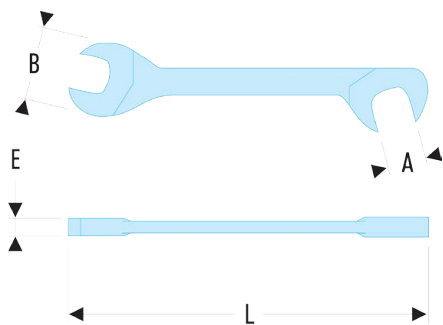

**34.11/16F 34 - Inch 15° and 75° hinged "midget" open end wrenches - FLUO****Description:**

- Fluorescent tool, detectable by ultraviolet light. Detectable in dark and dimly lit areas for 3 meters.
- "Midget" open end wrenches: short shank and slim heads for manoeuvrability in confined spaces.
- Heads hinged at 15° and 75° allow to intervene on nuts inaccessible with a standard wrench.
- Dimensions in inches: from 3/16" to 11/16".
- Presentation: satin chrome finish.

<b>A ["]:</b>	11/16
<b>B [mm]:</b>	33
<b>E [mm]:</b>	4,5
<b>L [mm]:</b>	140
<b>[g]:</b>	70