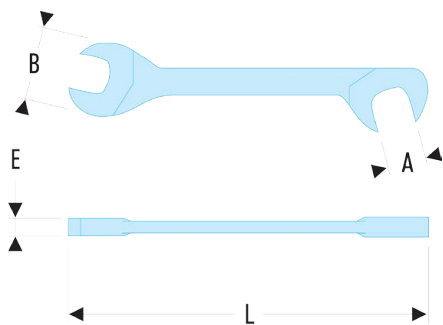

34.11/32F 34 - Inch 15° and 75° hinged "midget" open end wrenches - FLUO**Description:**

- Fluorescent tool, detectable by ultraviolet light. Detectable in dark and dimly lit areas for 3 meters.
- "Midget" open end wrenches: short shank and slim heads for manoeuvrability in confined spaces.
- Heads hinged at 15° and 75° allow to intervene on nuts inaccessible with a standard wrench.
- Dimensions in inches: from 3/16" to 11/16".
- Presentation: satin chrome finish.

A ["]:	11/32
B [mm]:	18,5
E [mm]:	3,0
L [mm]:	90
[g]:	20