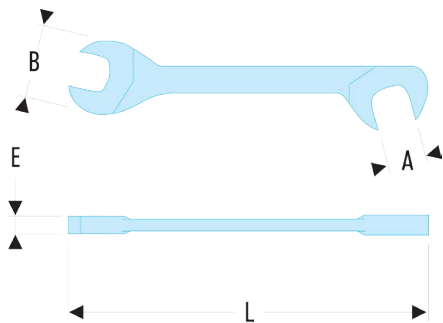

34.3/16F 34 - Inch 15° and 75° hinged "midget" open end wrenches - FLUO**Description:**

- Fluorescent tool, detectable by ultraviolet light. Detectable in dark and dimly lit areas for 3 meters.
- "Midget" open end wrenches: short shank and slim heads for manoeuvrability in confined spaces.
- Heads hinged at 15° and 75° allow to intervene on nuts inaccessible with a standard wrench.
- Dimensions in inches: from 3/16" to 11/16".
- Presentation: satin chrome finish.

A ["]:	3/16
---------------	------

B [mm]:	13
----------------	----

E [mm]:	2,4
----------------	-----

L [mm]:	75
----------------	----

[g]:	10
-------------	----