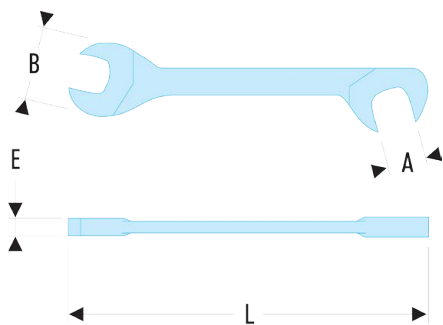

34.3/8F 34 - Inch 15° and 75° hinged "midget" open end wrenches - FLUO**Description:**

- Fluorescent tool, detectable by ultraviolet light. Detectable in dark and dimly lit areas for 3 meters.
- "Midget" open end wrenches: short shank and slim heads for manoeuvrability in confined spaces.
- Heads hinged at 15° and 75° allow to intervene on nuts inaccessible with a standard wrench.
- Dimensions in inches: from 3/16" to 11/16".
- Presentation: satin chrome finish.

A ["]:	3/8
--------	-----

B [mm]:	22
---------	----

E [mm]:	3,0
---------	-----

L [mm]:	100
---------	-----

[g]:	25
------	----