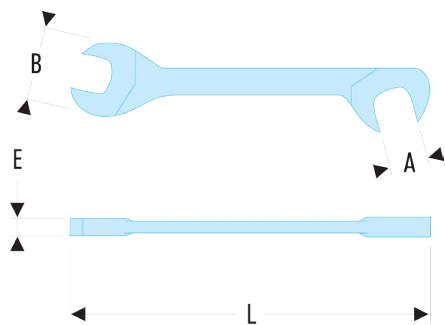

34.5/16F 34 - Inch 15° and 75° hinged "midget" open end wrenches - FLUO**Description:**

- Fluorescent tool, detectable by ultraviolet light. Detectable in dark and dimly lit areas for 3 meters.
- "Midget" open end wrenches: short shank and slim heads for manoeuvrability in confined spaces.
- Heads hinged at 15° and 75° allow to intervene on nuts inaccessible with a standard wrench.
- Dimensions in inches: from 3/16" to 11/16".
- Presentation: satin chrome finish.

A ["]:	5/16
--------	------

B [mm]:	18,5
---------	------

E [mm]:	3,0
---------	-----

L [mm]:	90
---------	----

[g]:	20
------	----