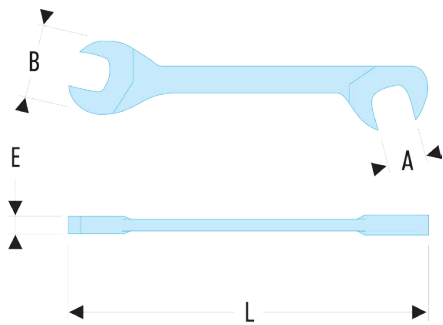

**34.5/8F 34 - Inch 15° and 75° hinged "midget" open end wrenches - FLUO****Description:**

- Fluorescent tool, detectable by ultraviolet light. Detectable in dark and dimly lit areas for 3 meters.
- "Midget" open end wrenches: short shank and slim heads for manoeuvrability in confined spaces.
- Heads hinged at 15° and 75° allow to intervene on nuts inaccessible with a standard wrench.
- Dimensions in inches: from 3/16" to 11/16".
- Presentation: satin chrome finish.

<b>A ["]:</b>	5/8
<b>B [mm]:</b>	33
<b>E [mm]:</b>	4,5
<b>L [mm]:</b>	140
<b>[g]:</b>	70