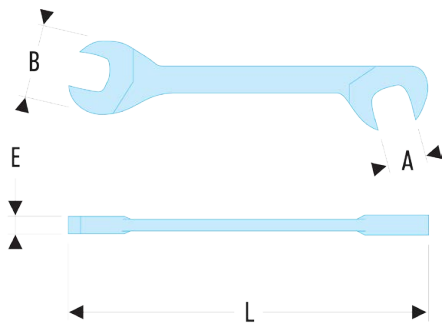

34.7/16F 34 - Inch 15° and 75° hinged "midget" open end wrenches - FLUO**Description:**

- Fluorescent tool, detectable by ultraviolet light. Detectable in dark and dimly lit areas for 3 meters.
- "Midget" open end wrenches: short shank and slim heads for manoeuvrability in confined spaces.
- Heads hinged at 15° and 75° allow to intervene on nuts inaccessible with a standard wrench.
- Dimensions in inches: from 3/16" to 11/16".
- Presentation: satin chrome finish.

A ["]:	7/16
---------------	------

B [mm]:	22
----------------	----

E [mm]:	3
----------------	---

L [mm]:	100
----------------	-----

[g]:	30
-------------	----