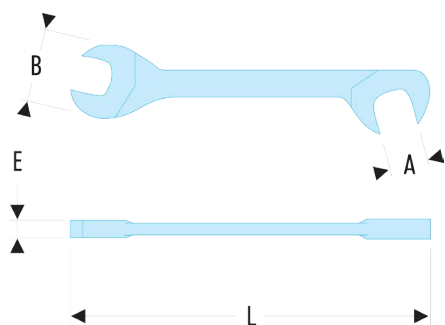

34.7/32F 34 - Inch 15° and 75° hinged "midget" open end wrenches - FLUO**Description:**

- Fluorescent tool, detectable by ultraviolet light. Detectable in dark and dimly lit areas for 3 meters.
- "Midget" open end wrenches: short shank and slim heads for manoeuvrability in confined spaces.
- Heads hinged at 15° and 75° allow to intervene on nuts inaccessible with a standard wrench.
- Dimensions in inches: from 3/16" to 11/16".
- Presentation: satin chrome finish.

A ["]:	7/32
B [mm]:	13
E [mm]:	2,4
L [mm]:	75
[g]:	10