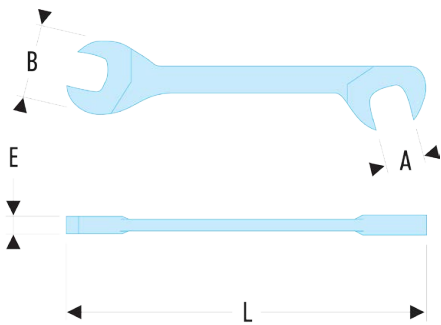

34.9/16F 34 - Inch 15° and 75° hinged "midget" open end wrenches - FLUO**Description:**

- Fluorescent tool, detectable by ultraviolet light. Detectable in dark and dimly lit areas for 3 meters.
- "Midget" open end wrenches: short shank and slim heads for manoeuvrability in confined spaces.
- Heads hinged at 15° and 75° allow to intervene on nuts inaccessible with a standard wrench.
- Dimensions in inches: from 3/16" to 11/16".
- Presentation: satin chrome finish.

A ["]:	9/16
---------------	------

B [mm]:	27
----------------	----

E [mm]:	3,5
----------------	-----

L [mm]:	120
----------------	-----

[g]:	40
-------------	----