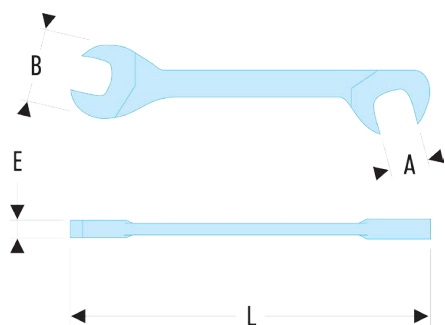

34.9/32F 34 - Inch 15° and 75° hinged "midget" open end wrenches - FLUO**Description:**

- Fluorescent tool, detectable by ultraviolet light. Detectable in dark and dimly lit areas for 3 meters.
- "Midget" open end wrenches: short shank and slim heads for manoeuvrability in confined spaces.
- Heads hinged at 15° and 75° allow to intervene on nuts inaccessible with a standard wrench.
- Dimensions in inches: from 3/16" to 11/16".
- Presentation: satin chrome finish.

A ["]:	9/32
B [mm]:	15
E [mm]:	2,7
L [mm]:	80
[g]:	15