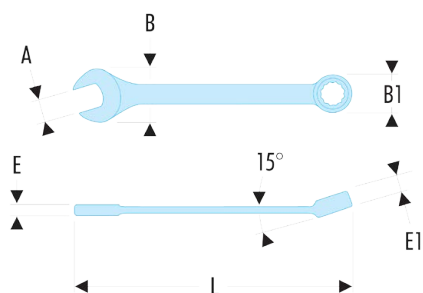

39.1/2F 39 - Inch short-reach combination wrenches - FLUO**Description:**

- Fluorescent tool, detectable by ultraviolet light. Detectable in dark and dimly lit areas for 3 meters.
- Short combination wrenches: the short handle and compact head allow for high handiness. Ideal for confined access.
- OGV® profile with 12-point ring for powerful tightening while protecting the nut. H suffix = 6-point ring.
- Ring head angled at 15°.
- Open end head angled at 15°.
- Dimensions in inches: from 1/8" to 11"16.
- Presentation: satin chrome finish.

A ["]:	1/2
--------	-----

C [mm]:	12
---------	----

E [mm]:	5.8
---------	-----

E1 [mm]:	8,0
----------	-----

L [mm]:	141
---------	-----

Hex Size [mm]:	28,0 x 19,5
----------------	-------------

[g]:	50
------	----