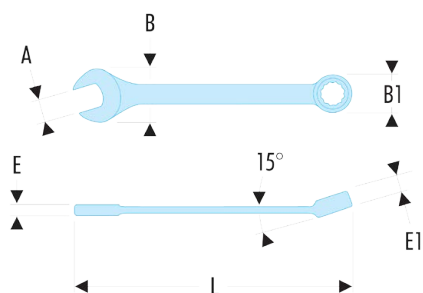

39.1/4F 39 - Inch short-reach combination wrenches - FLUO**Description:**

- Fluorescent tool, detectable by ultraviolet light. Detectable in dark and dimly lit areas for 3 meters.
- Short combination wrenches: the short handle and compact head allow for high handiness. Ideal for confined access.
- OGV® profile with 12-point ring for powerful tightening while protecting the nut. H suffix = 6-point ring.
- Ring head angled at 15°.
- Open end head angled at 15°.
- Dimensions in inches: from 1/8" to 11"16.
- Presentation: satin chrome finish.

A ["]:	1/4
C [mm]:	6
E [mm]:	4.1
E1 [mm]:	5,0
L [mm]:	90
Hex Size [mm]:	15,0 x 10,4
[g]:	15