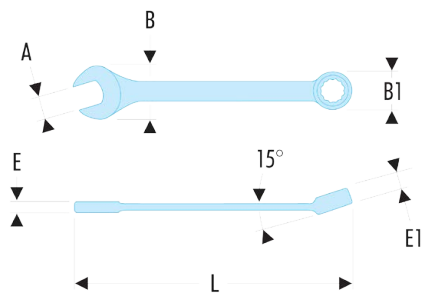

39.1/8HF 39 - Inch short-reach combination wrenches - FLUO**Description:**

- Fluorescent tool, detectable by ultraviolet light. Detectable in dark and dimly lit areas for 3 meters.
- Short combination wrenches: the short handle and compact head allow for high handiness. Ideal for confined access.
- OGV® profile with 12-point ring for powerful tightening while protecting the nut. H suffix = 6-point ring.
- Ring head angled at 15°.
- Open end head angled at 15°.
- Dimensions in inches: from 1/8" to 11"16.
- Presentation: satin chrome finish.

A ["]:	1/8
--------	-----

B [mm]:	10,0
---------	------

B1 [mm]:	7,0
----------	-----

E [mm]:	3,1
---------	-----

E1 [mm]:	3,1
----------	-----

L [mm]:	77
---------	----

Hex Size [mm]:	6
----------------	---