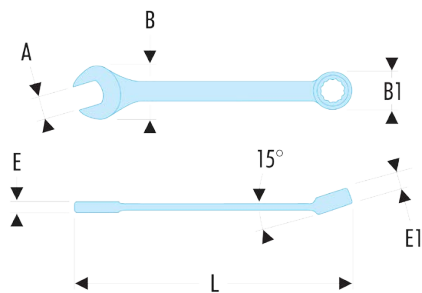

**39.11/32F 39 - Inch short-reach combination wrenches - FLUO****Description:**

- Fluorescent tool, detectable by ultraviolet light. Detectable in dark and dimly lit areas for 3 meters.
- Short combination wrenches: the short handle and compact head allow for high handiness. Ideal for confined access.
- OGV® profile with 12-point ring for powerful tightening while protecting the nut. H suffix = 6-point ring.
- Ring head angled at 15°.
- Open end head angled at 15°.
- Dimensions in inches: from 1/8" to 11"16.
- Presentation: satin chrome finish.

A ["]:	11/32
C [mm]:	6
E [mm]:	4.8
E1 [mm]:	6,0
L [mm]:	98
Hex Size [mm]:	19,4 x 14,0
[g]:	25